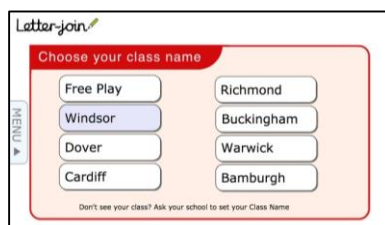

Choose a Classroom

Once logged-in, choose your child's classroom and you can use Letter-join's resources and fun activities to reinforce the handwriting we teach at school. You can trace over the letters and words and play the games on your tablet.

We are limited to the number of users who can log in to this account, so please do not share these log-in details.